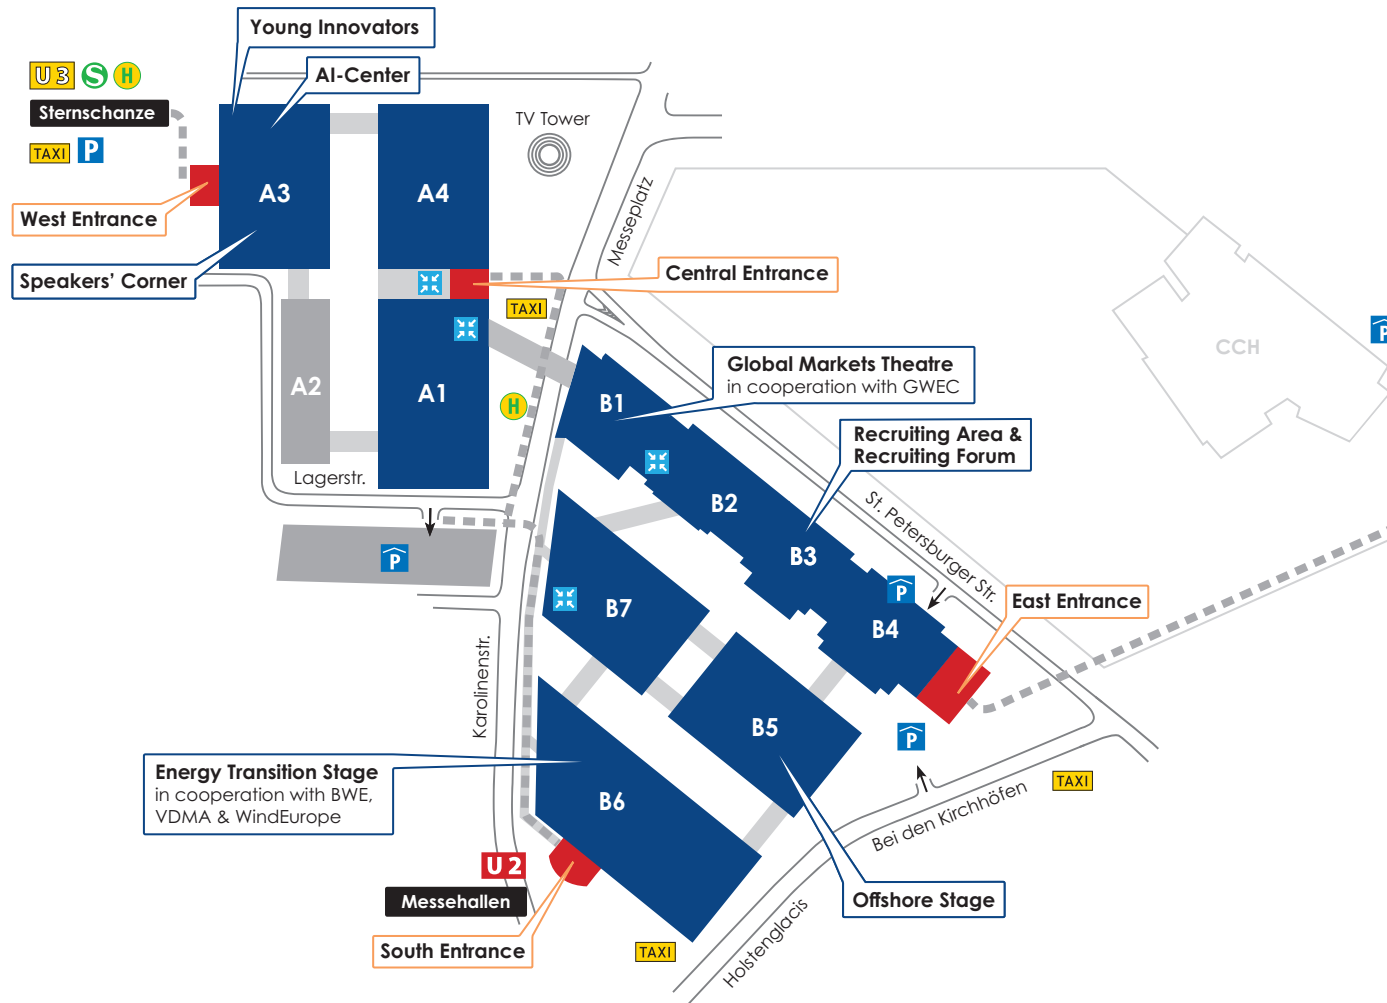

# Site Map

The global on & offshore event

24 – 27 September 2024

windenergyhamburg.com

- A1** Finance & Insurance
- A3** Services & IT
- A4** Health & Safety
- B1.UF** National Pavilions
- B1.GF** National Pavilions

- B2.UF** Offshore
- B2.GF** Offshore, National Pavilions
- B3.UF** Recruiting Area
- B3.GF** Offshore, National Pavilions
- B4.GF** Offshore

- B5** Offshore, Drive Technologies & Mechanical Components
- B6** Electrical Components, National Pavilions
- B7** Materials & Operations, National Pavilions

-  Meeting Points
- Networking Platform (Hall A1/A4, Skywalk, hall B1/B2 UF, hall B7)